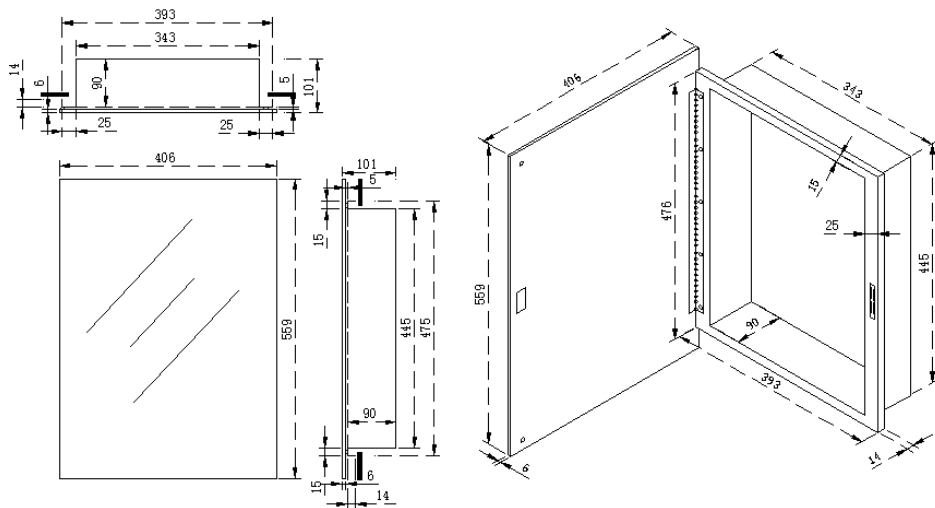

TOP SHELF

CLOSETS & GLASS

9719 – 63 Avenue, Edmonton, Alberta T6E 0G7 / P: (780) 436-5557 / F: (780) 436-5517 / tscg.ca

Model: BV-R122

Edging: Bevelled

Front: Clear Mirror

Item No.: BV-R122
Overall Size: 406*101*559
Wall Opening Size: 356*457*89
Unit: MM