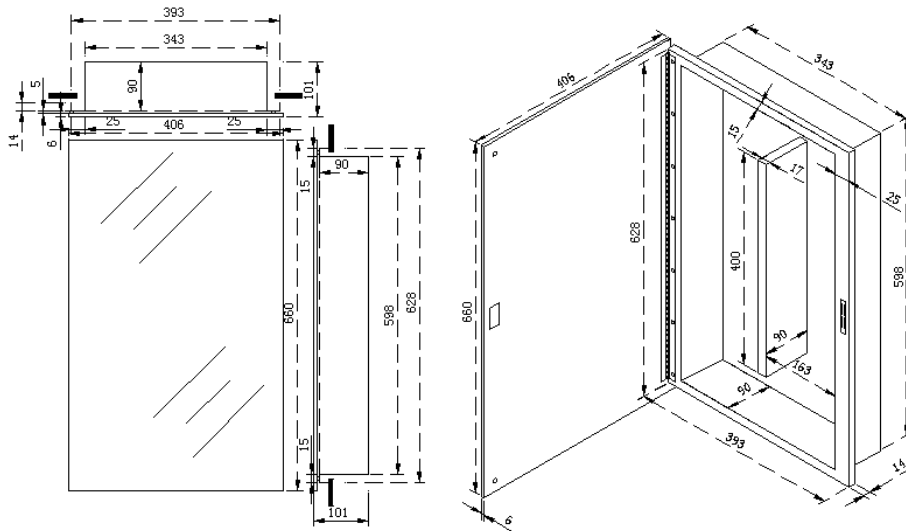

# TOP SHELF

CLOSETS & GLASS

9719 – 63 Avenue, Edmonton, Alberta T6E 0G7 / P: (780) 436-5557 / F: (780) 436-5517 / tscg.ca

Model: BV-126RZ

Edging: Bevelled

Front: Clear Mirror

Item No.: BV-126RZ  
Overall Size: 406\*101\*660  
Wall Opening Size: 356\*610\*89  
Unit: MM